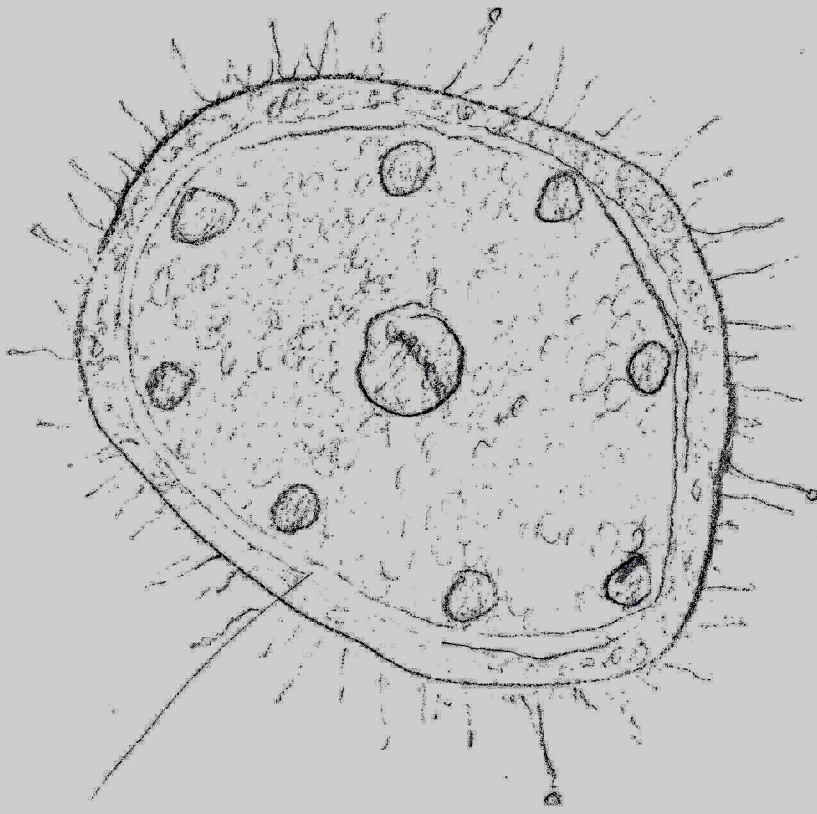

GERANIUM

GREEN-BLUE

ORCHID

Tin #7
granulum

light blue
ring

orchid

purple

green