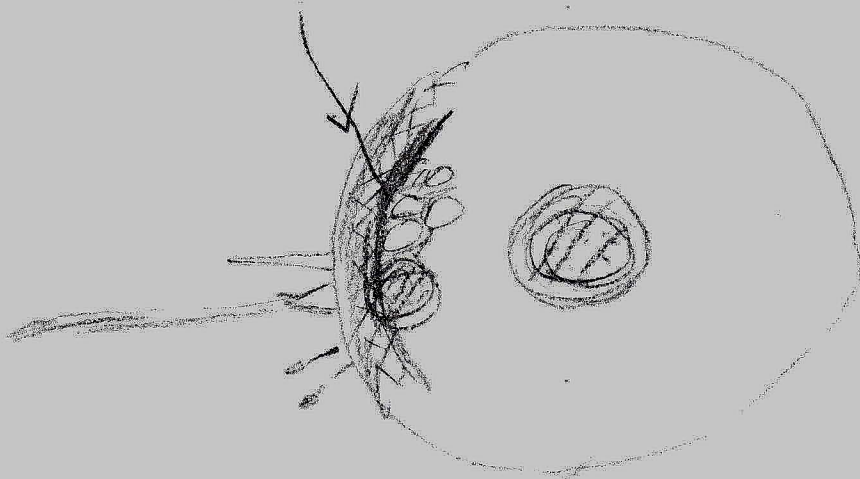

GERANIUM

GREEN-BLUE

ORCHID

Tin #7
granulum

light blue
ring

orchid

purple

green