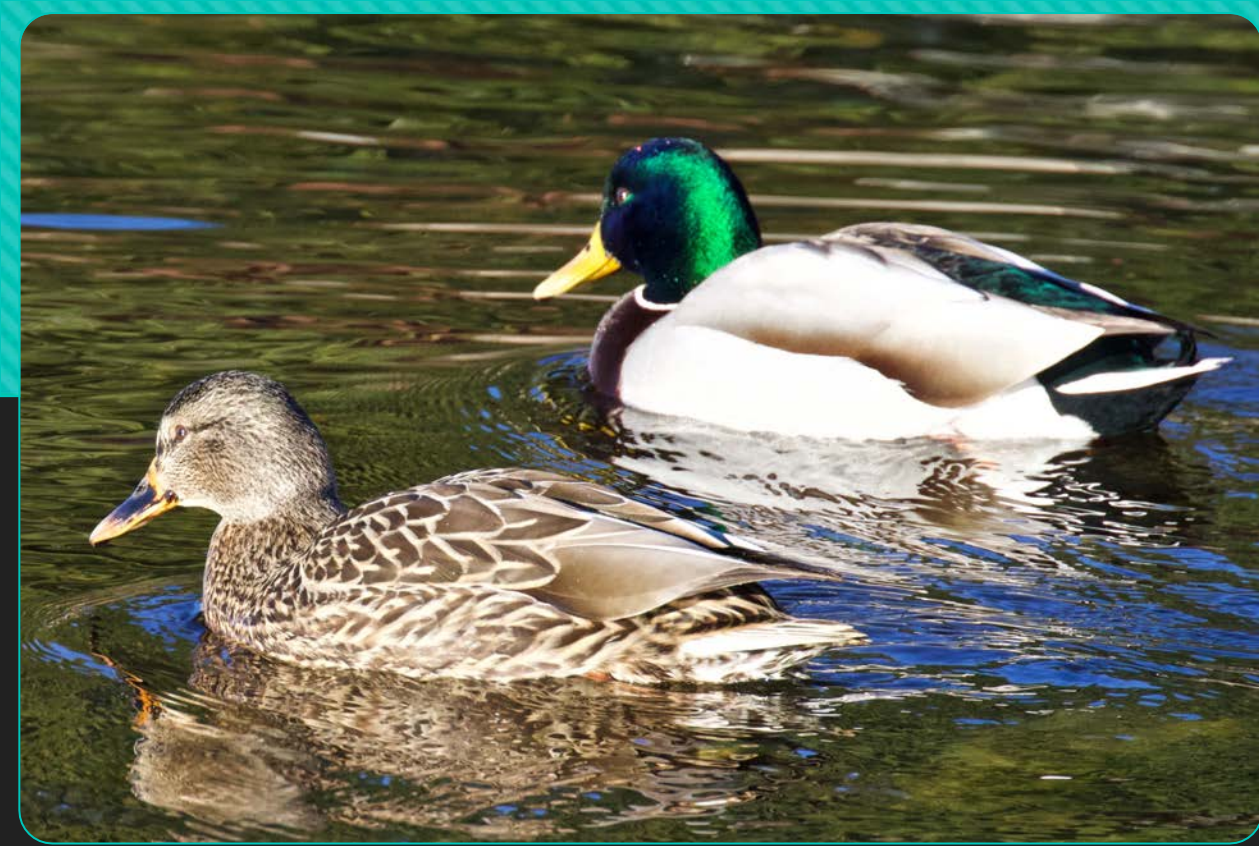

SOME COMMON SPECIES FOR THE SECHELT MARSH

ELDERCOLLEGE 2022

PHOTOS COPYRIGHT R. RUDLAND UNLESS OTHERWISE INDICATED

MALLARD

NORTHERN PINTAIL

BLUE-WINGED TEAL

GREEN-WINGED TEAL

HOODED MERGANSER