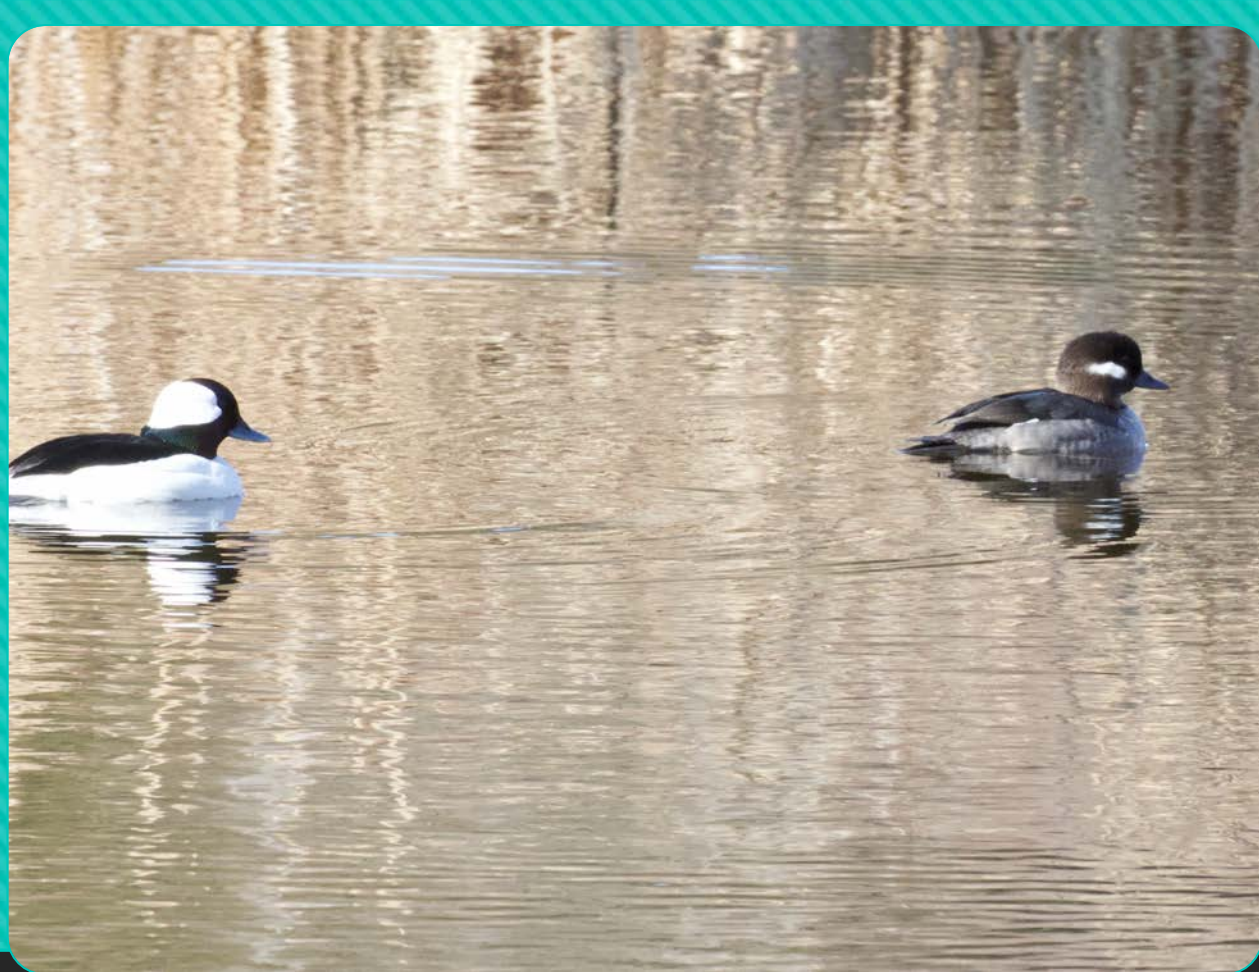

SOME COMMON SPECIES FOR THE SECHELT MARSH

ELDERCOLLEGE 2022

PHOTOS COPYRIGHT R. RUDLAND UNLESS OTHERWISE INDICATED

MALLARD

NORTHERN PINTAIL

BLUE-WINGED TEAL

GREEN-WINGED TEAL

HOODED MERGANSER